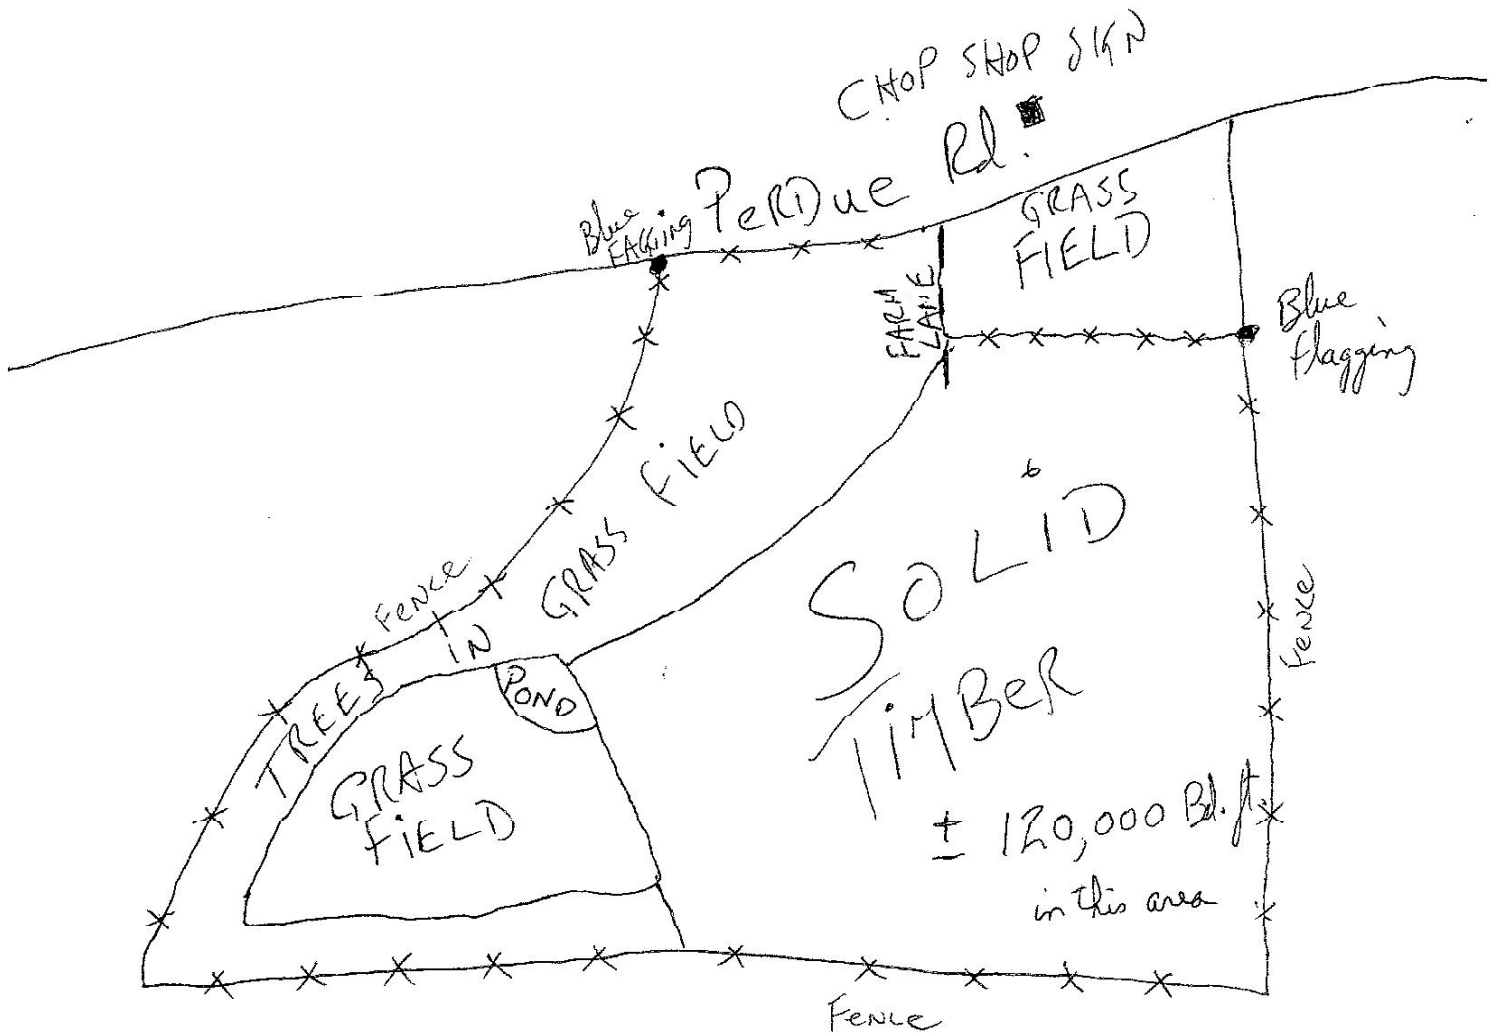

to Hwy 127
8 miles

Hwy. 90

VICINITY MAP
to Monticello 8 miles

SIMPSON TIMBER SALE

Jim Arzenel ACF
770-465-5672 / 849-6467